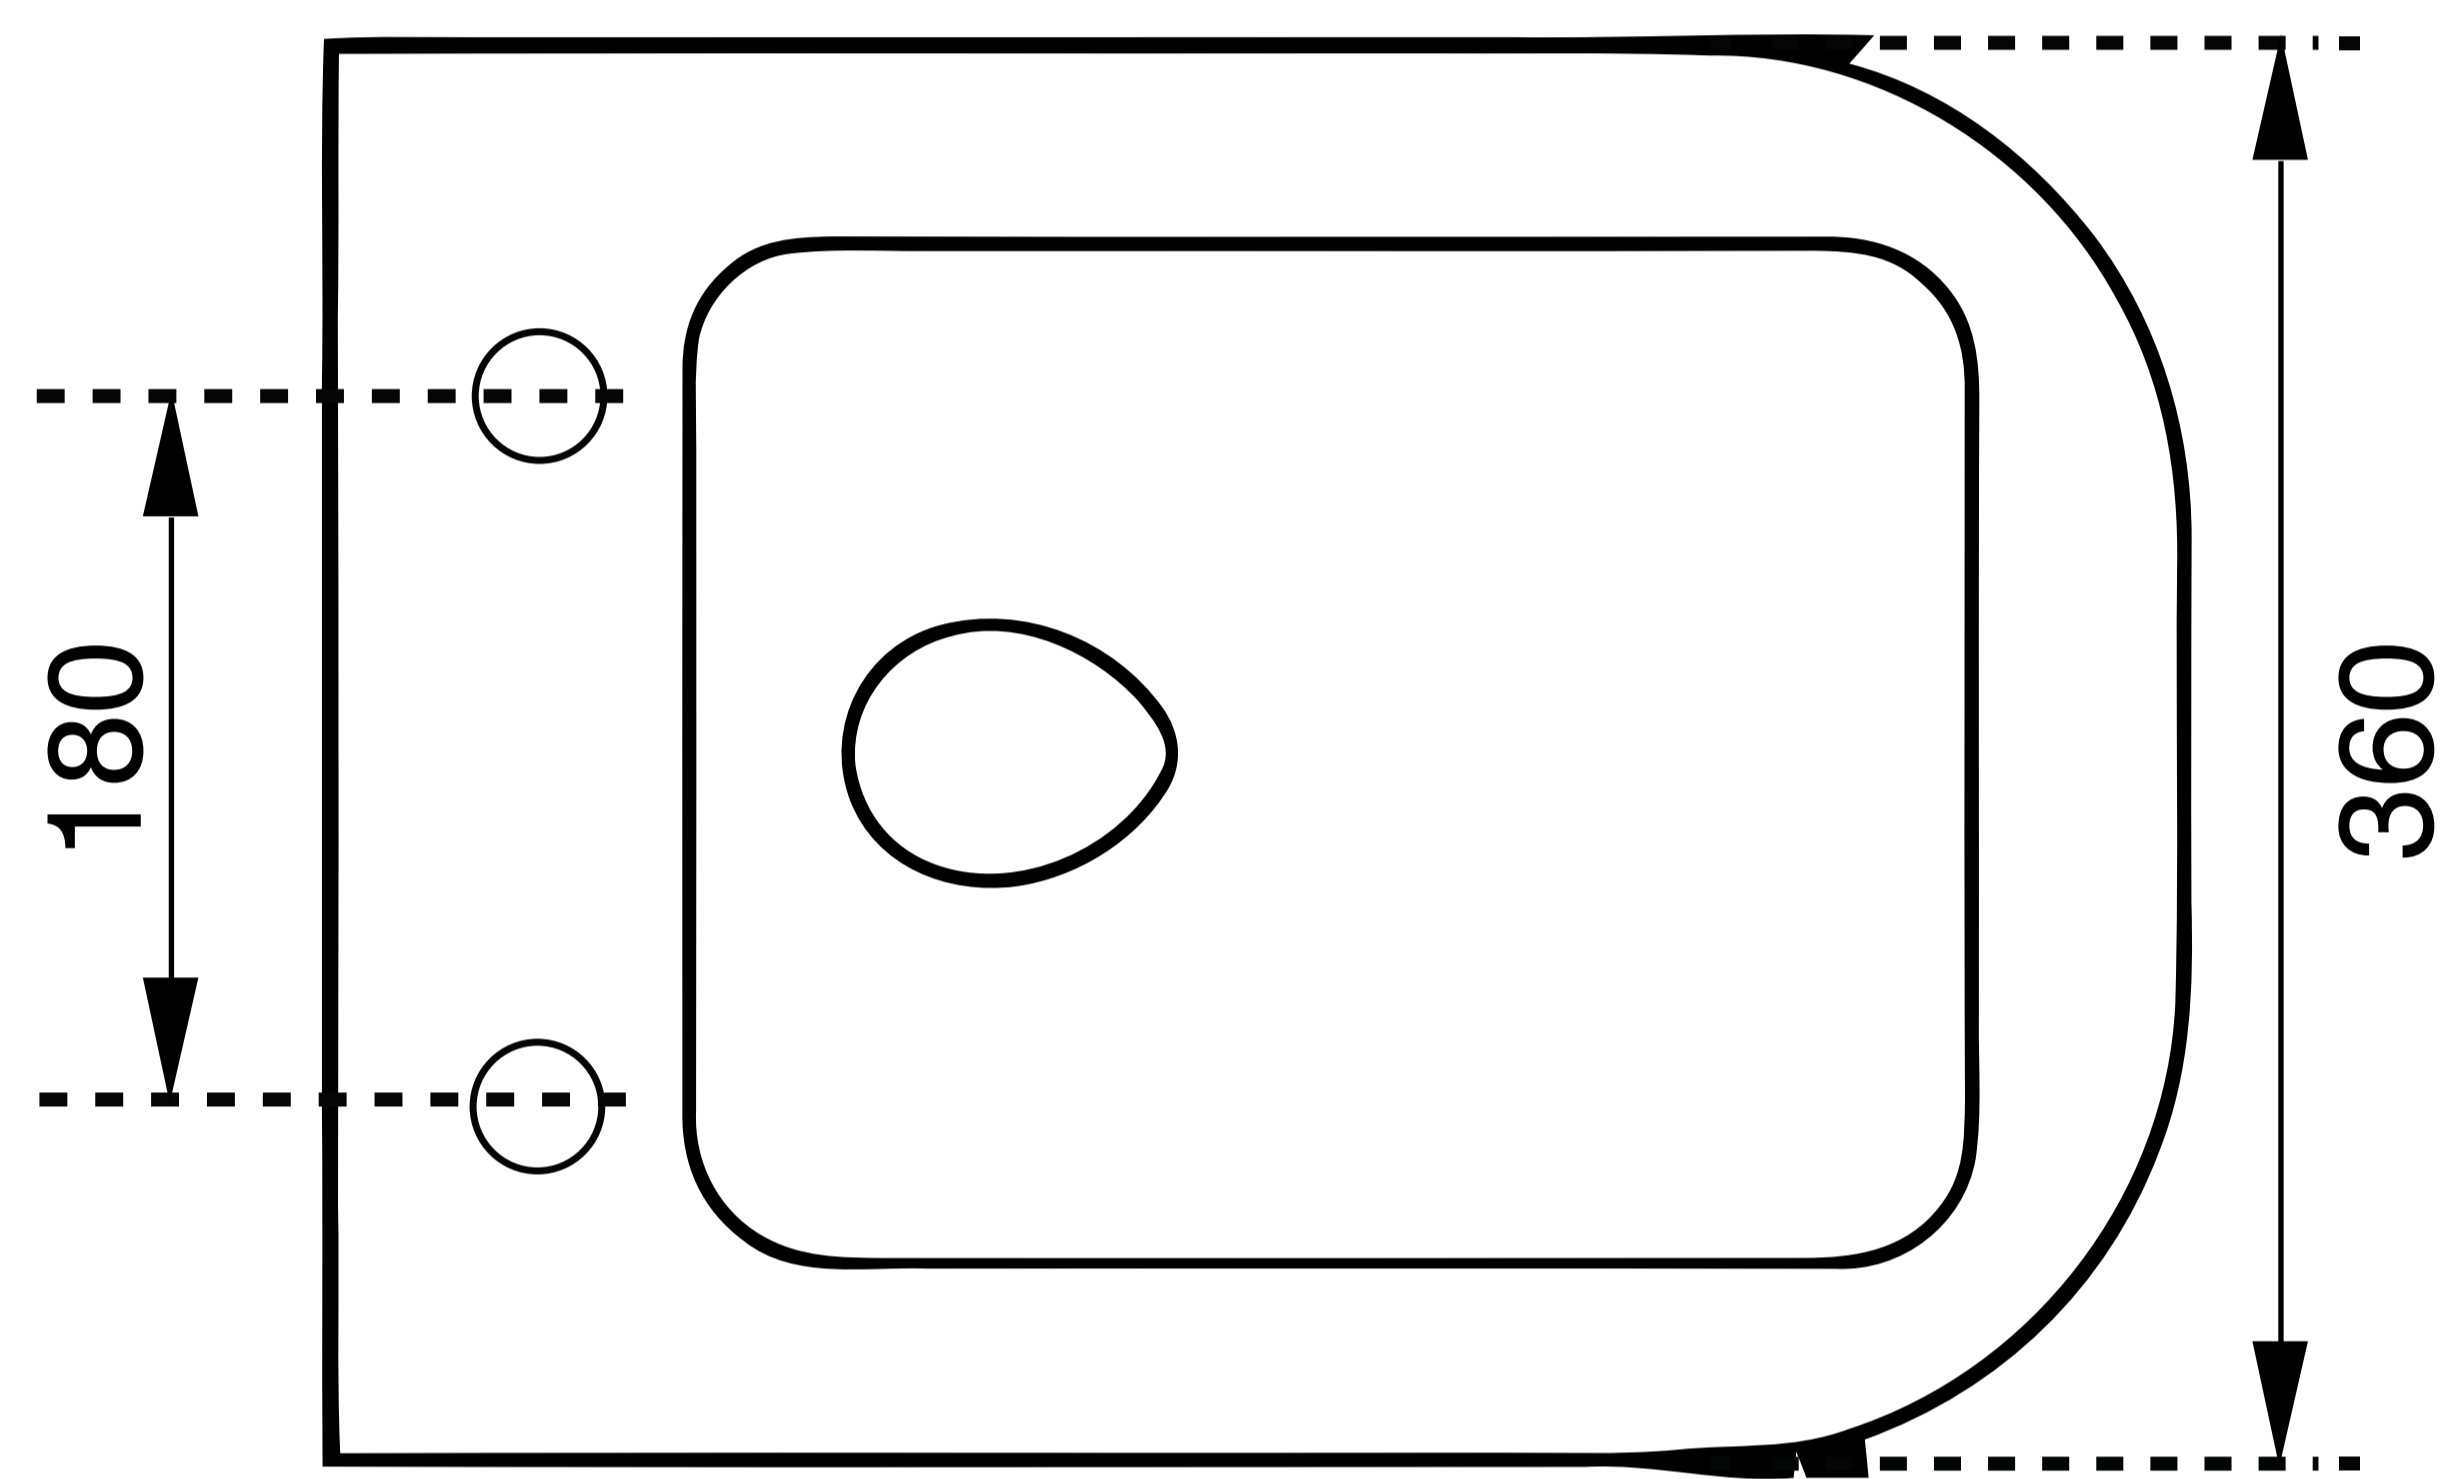

WC With Slim UF Seat Cover

Product Code : 1810

Technical Drawing

All dimension are in **mm**