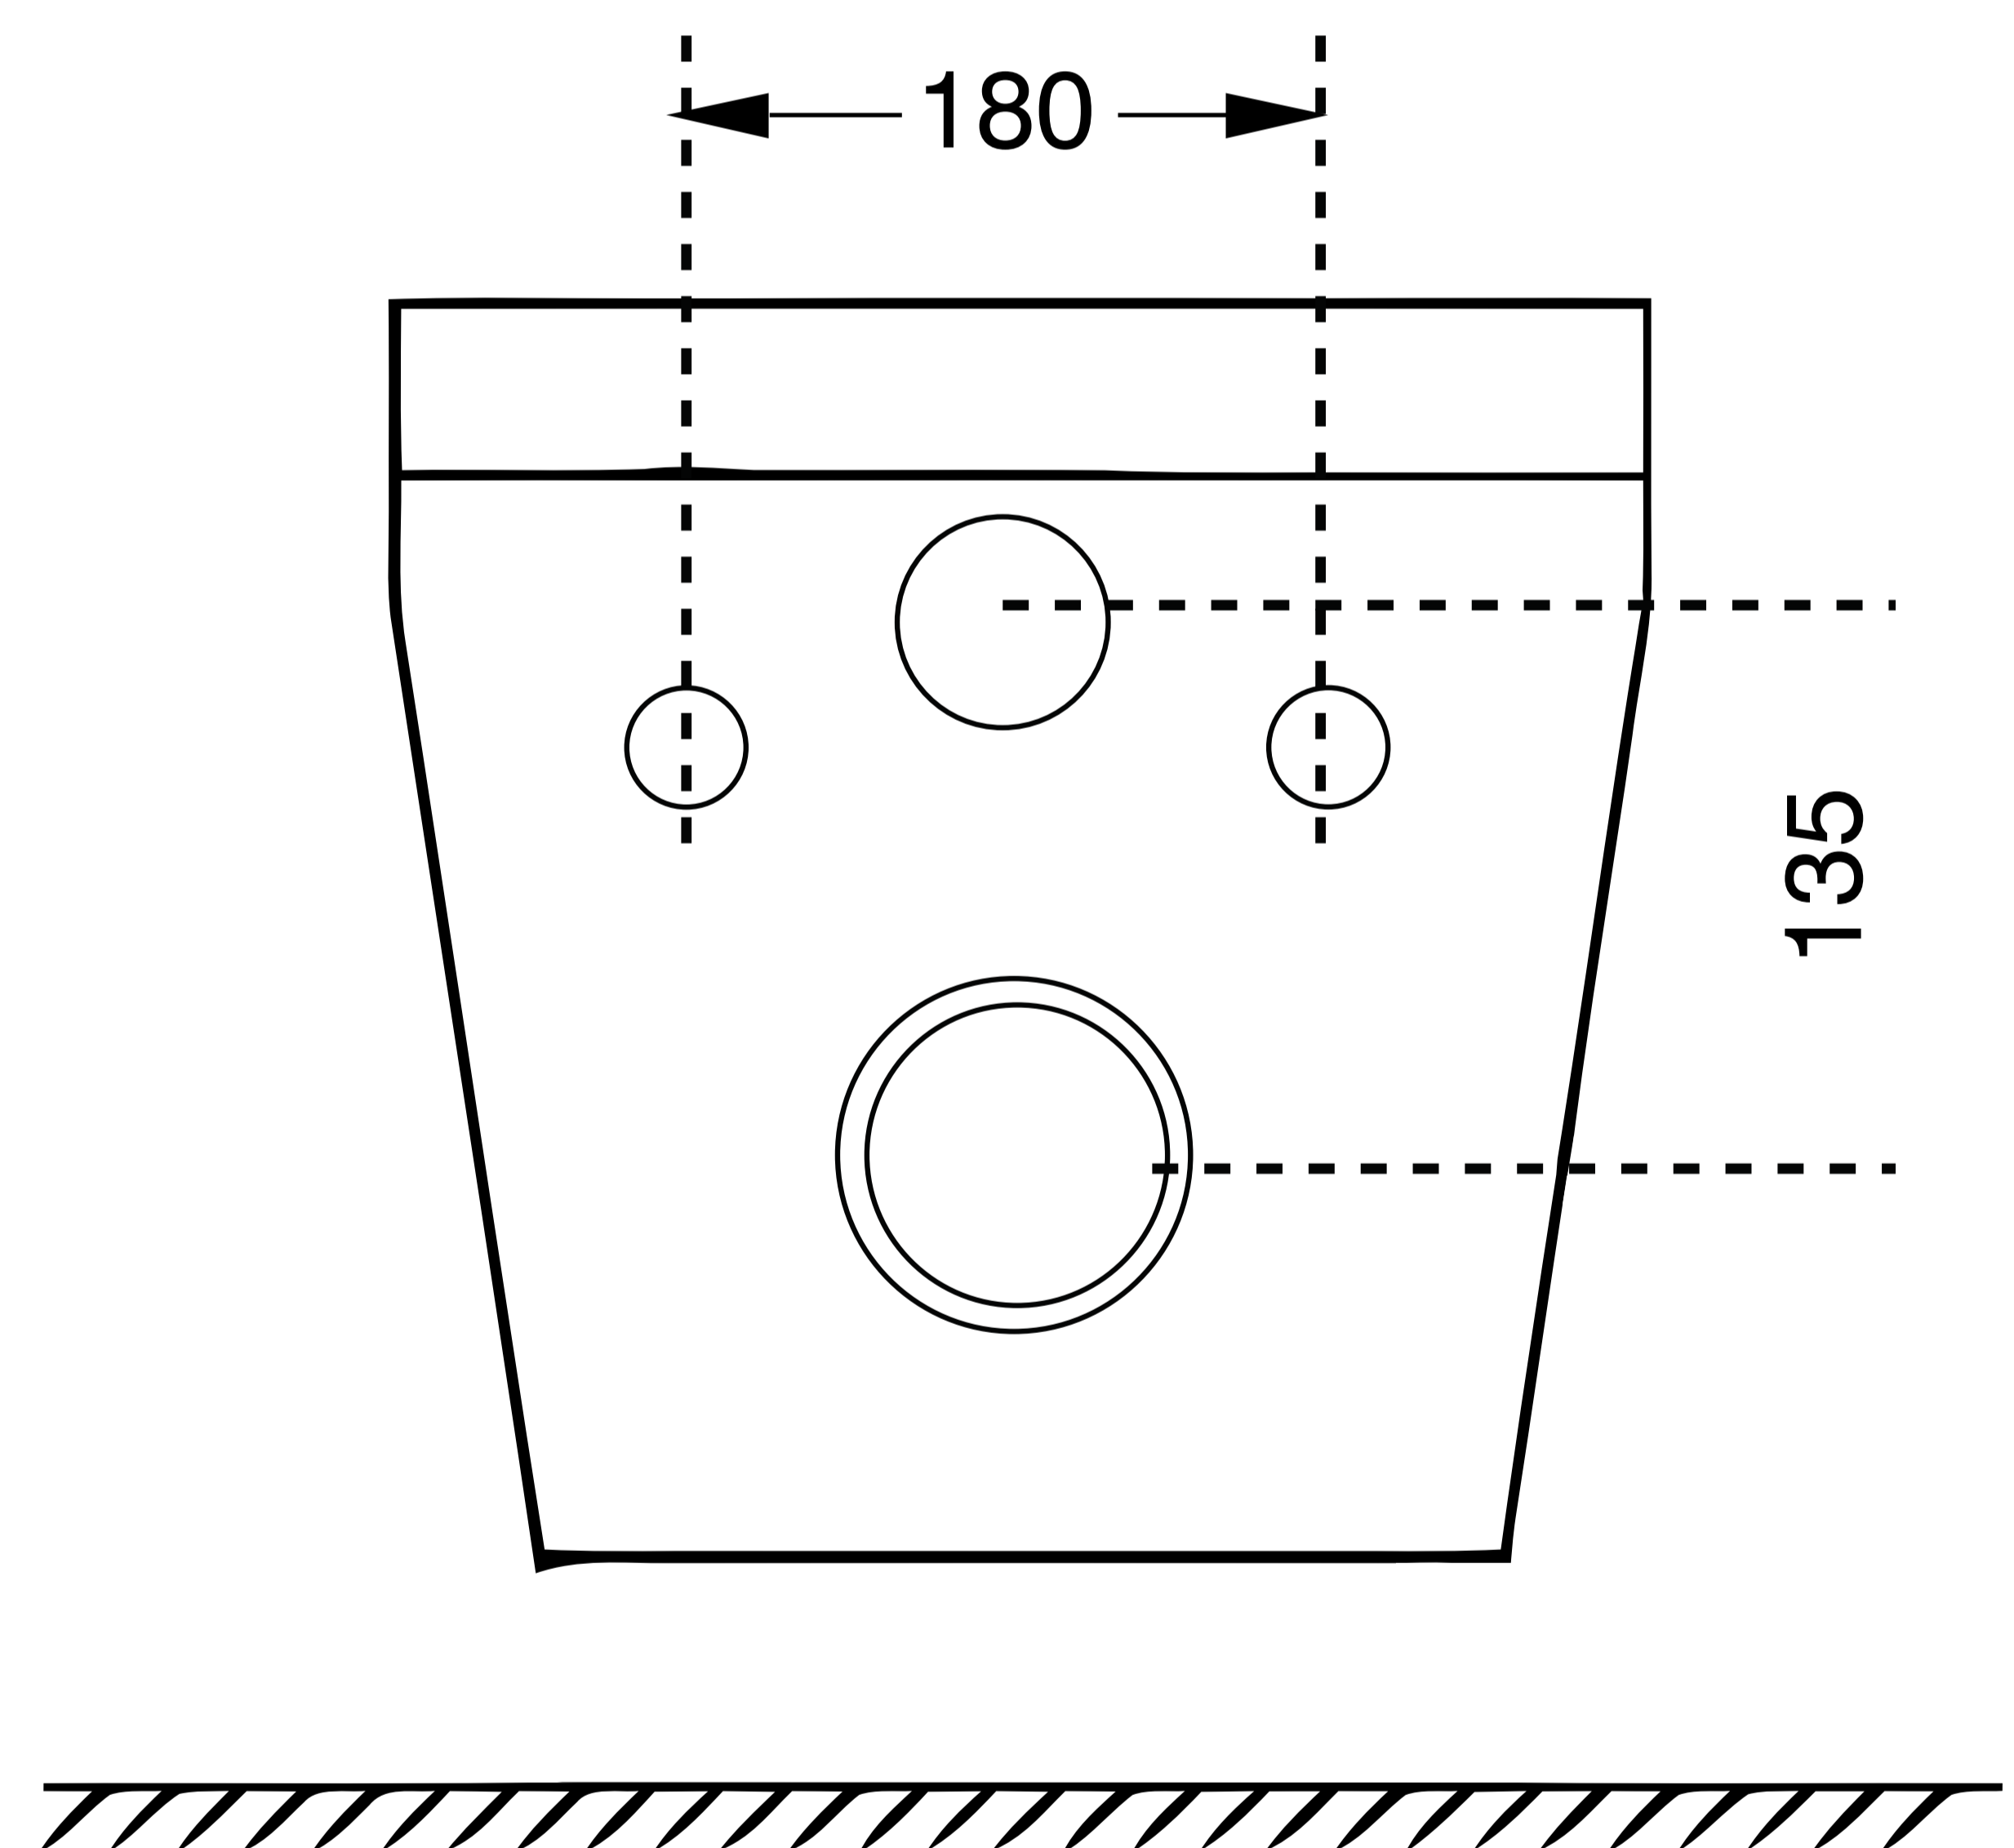

WC With Slim UF Seat Cover

Product Code : 1810

Technical Drawing

All dimension are in **mm**