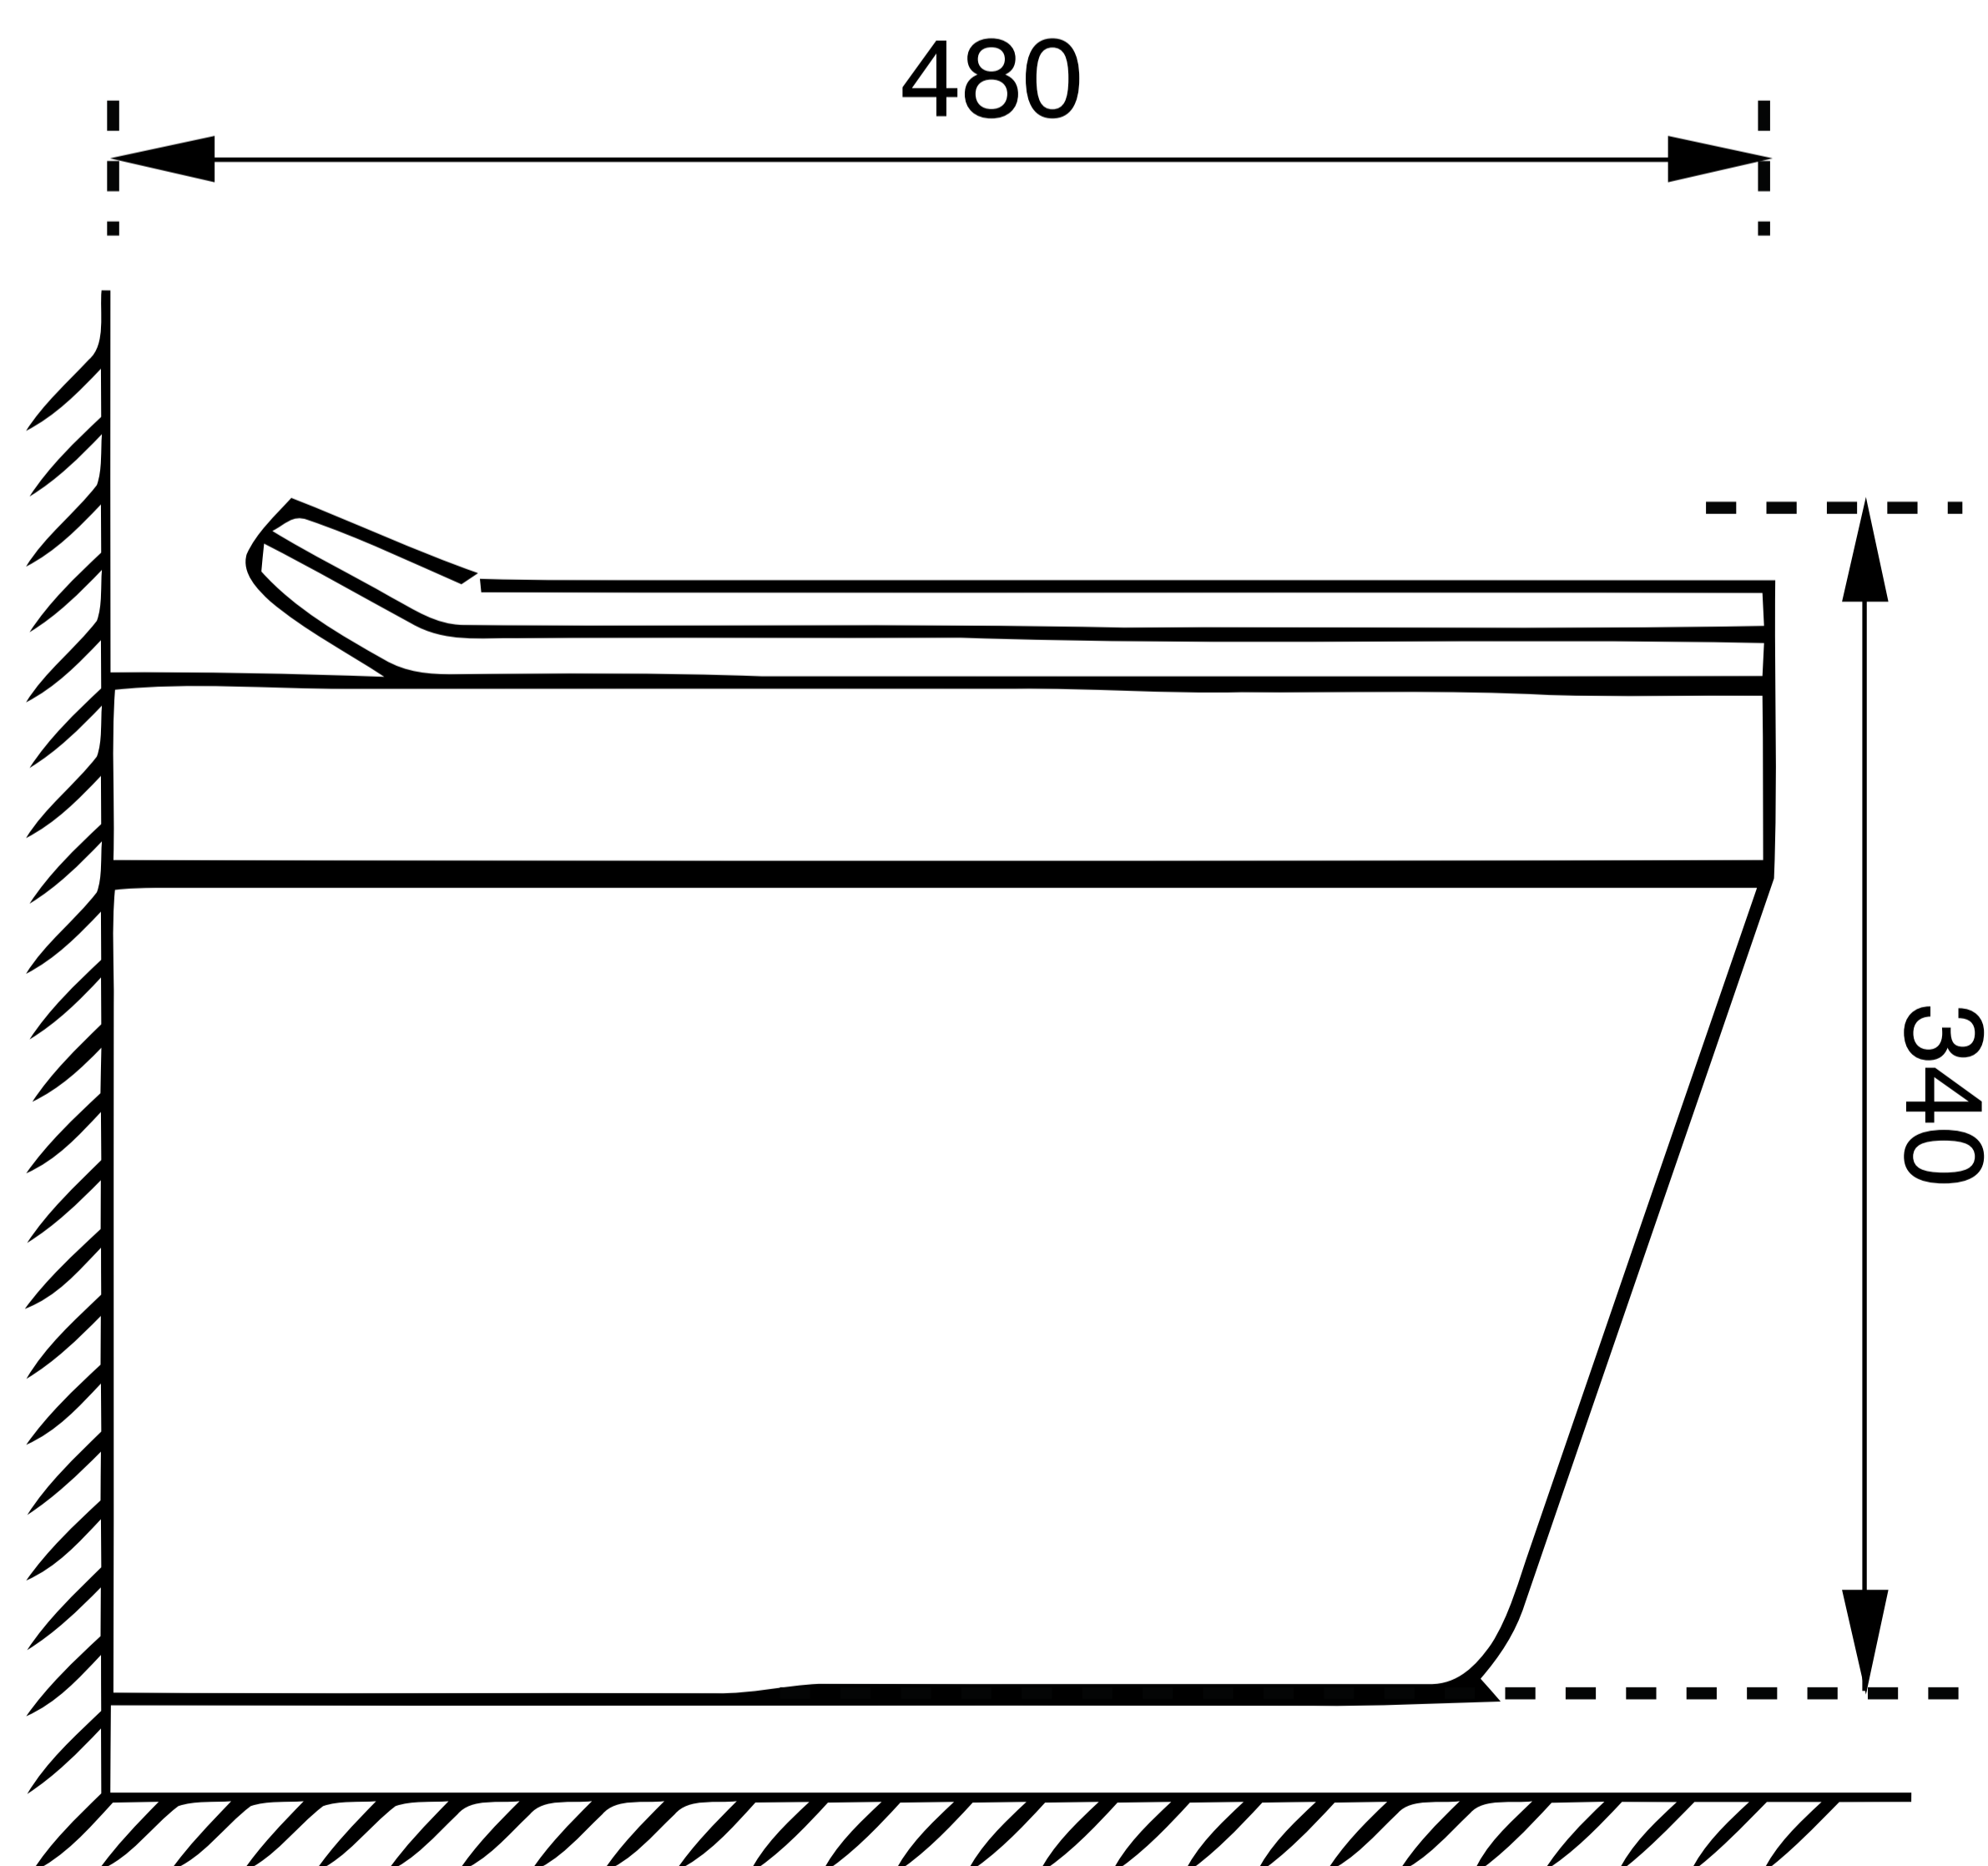

WC With Slim UF Seat Cover

Product Code : 1810

Technical Drawing

All dimension are in **mm**